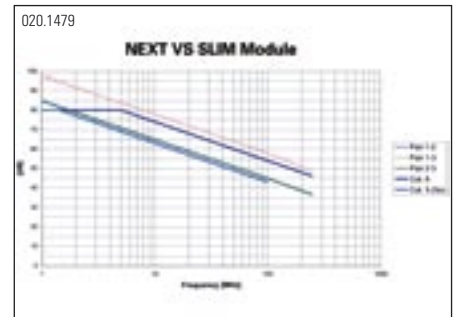

Data transfer – Cat. 5e

Telecommunications networks must cope with every challenge of data transfer. You incorporate the appropriate performance in the distributor with the category 5e capable SLIM connection module. R&M will expand the SLIM product line with patch cord solutions. For you, this represents more flexibility.