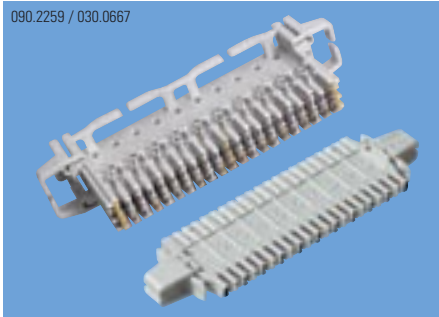

VS Compact SLIM

Small but powerful – the VS Compact SLIM connection module provides more protection and packing density

Convincing cabling solutions

Introduction
Product overview

VS Compact SLIM 10-pair Connection Module

Added value for telecommunications – in particular stands for higher packing density in distribution systems, greater protection and security for connections as well as modular and convenient installation. The new SLIM 10-pair connection module from R&M provides you with this added value. This connection module supplements the VS Compact distribution system from R&M. Use the compact SLIM connection module where high packing density is desired in the existing infrastructure. The SLIM connection module provides you with additional advantages...

Slim and Easy

The SLIM connection module is based on the technology of the well-proven VS Compact distribution system. The advantages for you are: the SLIM connection module can be combined with the regular VS Compact connection modules; you are already familiar with the mounting holder and you install the connection module with the usual steps; you use the same wiring tool as previously.

With the arrangement of the contacts - cable side in the back and transfer side in the front – R&M achieves a grid size of 10 mm, which corresponds to a double packing density. The SLIM connection module features full Category 5e performance. The cover provides optimal safety. If required, the connection module can be protected with gel even more effectively against environmental effects.